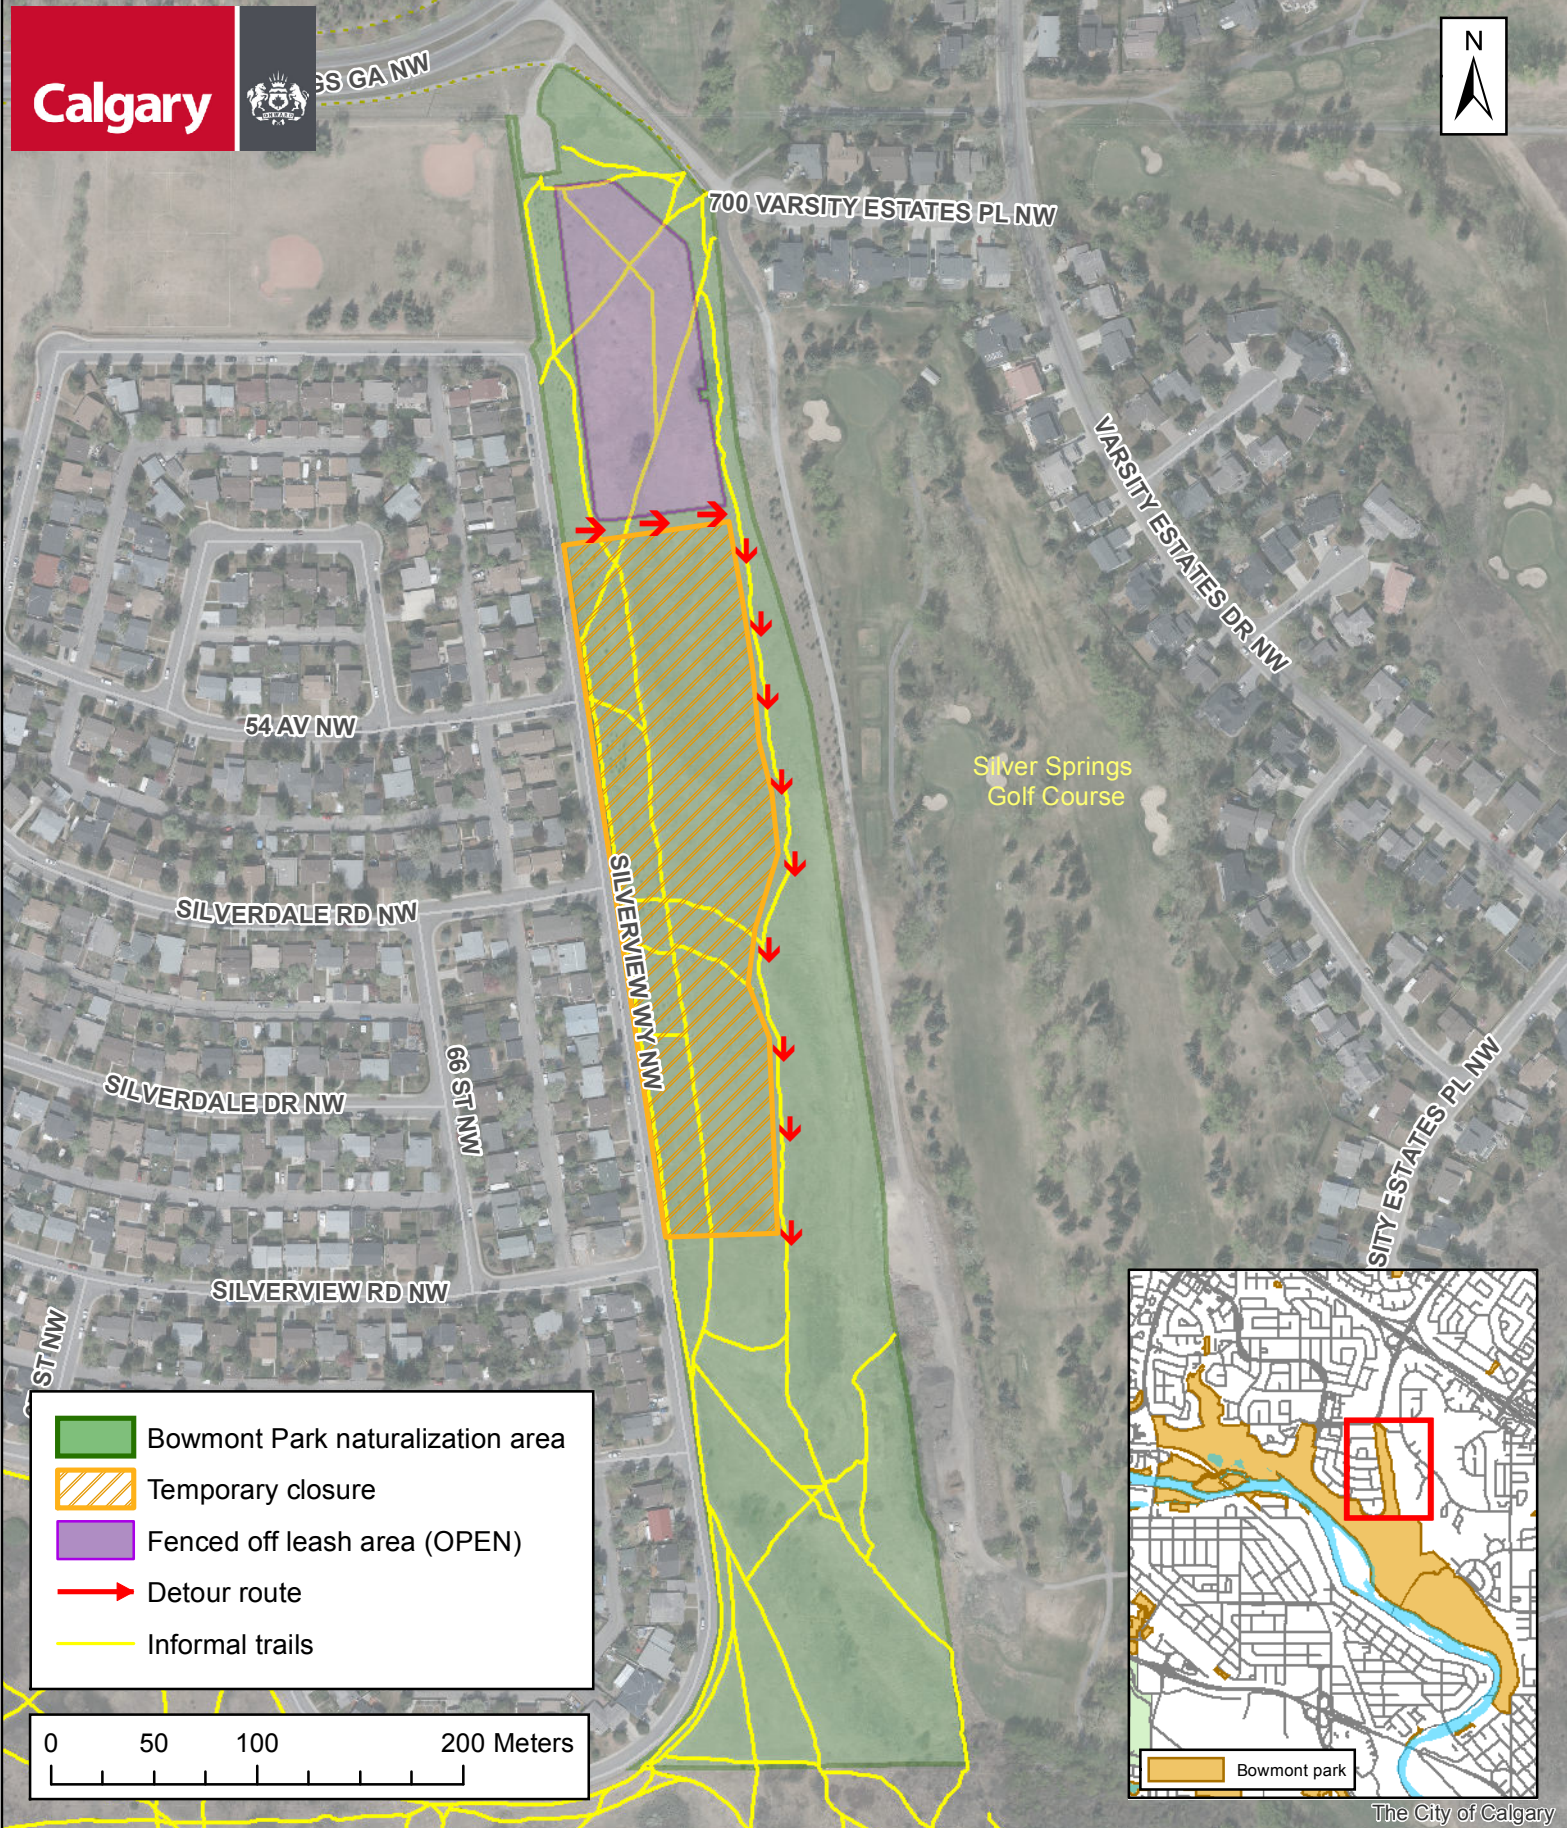

- temporary closure fencing
- staking and flagging
- sod stripping
- herbicide application
- installation of a weed suppressant fiber
- topsoil application
- mowing
- native plantings

Portions of the off-leash area will be temporarily closed from **September 28 – October 6, 2017** (weather dependent) while work is underway. The fenced off-leash area will remain open and a detour route will be provided (see attached map). We ask park users to please respect this temporary closure and obey all posted signs. Please be aware that we will be completing photographic monitoring of the site during site preparation and planting.

Schedule Update

2017 invasive weed control: Complete
 Site preparation: Beginning September 28
 Planting and seeding: October 2017, Spring 2018
 Project Completion: October 2018

The portion of Bowmont Park being naturalized is currently dominated by smooth brome; a non-native, invasive weed.

As outlined in Calgary's [10-year biodiversity strategic plan](#), we aim to restore 20% of Calgary's open space by 2025. Naturalization is one of several actions being used by The City to achieve this target.

Please visit calgary.ca/biodiversity or contact 311 for more information.

Bowmont Park naturalization work underway

TEMPORARY CLOSURE FOR PLANTING

September 28 - October 6, 2017

Calgary

- Bowmont Park naturalization area
- Temporary closure
- Fenced off leash area (OPEN)
- Detour route
- Informal trails